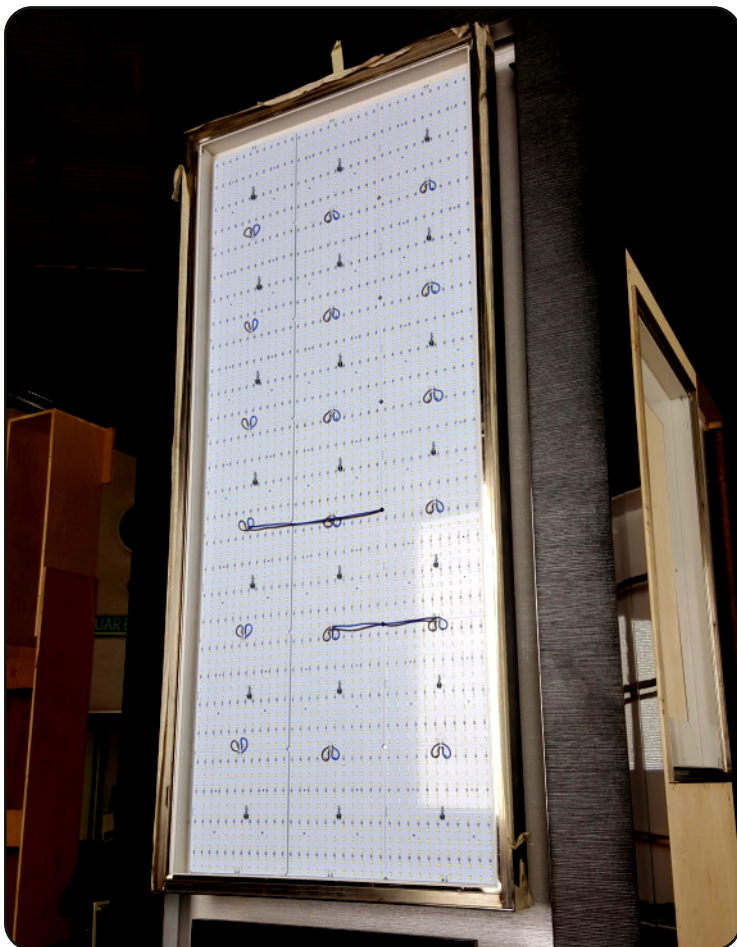

LED TILE FOR LIGHT BOX

- SUITABLE FOR THIN LIGHT BOX (MINIMUM THICKNESS 25mm)
- UNIFORM LIGHT DISTRIBUTION AND HIGH BRIGHTNESS (3240 lm per sq. ft.)
- HIGH CRI: >80
- DIMMABLE
- LONG LIFESPAN AND LOW MAINTENANCE