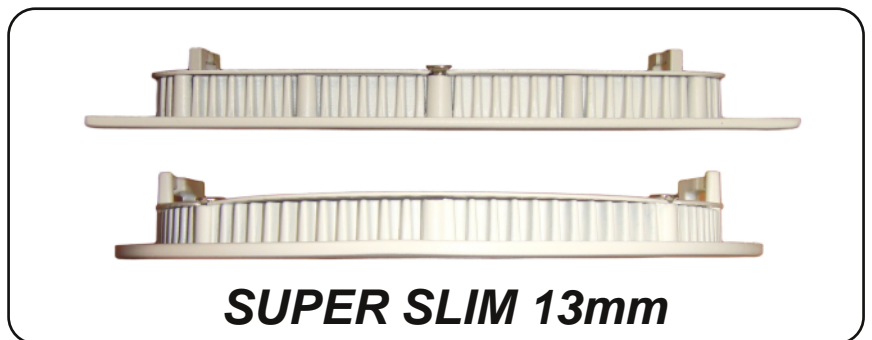

# LED RECESSED DOWNLIGHT 6" SS-SERIES

Model	: LD10WSS-3-R	LD10WSS-6-R
Power (Watts)	: 10W	10W
Voltage	: 220-240V, 50/60Hz	220-240V, 50/60Hz
LED type	: SMD2835, 45 pcs	SMD2835, 45 pcs
Lumen	: 850 lm	850 lm
CRI	: >75	>75
Beam Angle	: 160 deg	160 deg
Color temperature	: 3000K	6000K
Dimensions	: $\Phi$ 146x13mm	$\Phi$ 146x13mm
Cut Hole size	: 130mm	130mm
Lifespan	: 20,000 hours	20,000 hours
Packaging	: 30 pcs per box	49x36x20.5cm

Model	: LD10WSS-3-SQ	LD10WSS-6-SQ
Power (Watts)	: 10W	10W
Voltage	: 220-240V, 50/60Hz	220-240V, 50/60Hz
LED type	: SMD2835, 45 pcs	SMD2835, 45 pcs
Lumen	: 850 lm	850 lm
CRI	: >75	>75
Beam Angle	: 160 deg	160 deg
Color temperature	: 3000K	6000K
Dimensions	: 147x147x13mm	147x147x13mm
Cut Hole size	: 130mm	130mm
Lifespan	: 20,000 hours	20,000 hours
Packaging	: 30 pcs per box	49x36x20.5cm